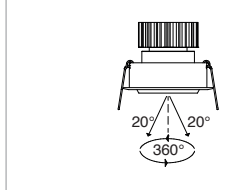

Xiarr Cob 8,5W

Codice/Cod: **3203**

FORMA SHAPE	FINITURA FINISH	COLORE COLOUR	OTTICHE OPTICALS
Tondo / Round	Light Grey White	4000 K 3000 K 2700 K	20° 50° 70°

250mA

EN 60598 2-2

ACCESSORI / ACCESSORIES

30500014 Controcassa / Outer casing

ALIMENTATORE COMPRESO - INCLUDED POWER SUPPLY UNIT