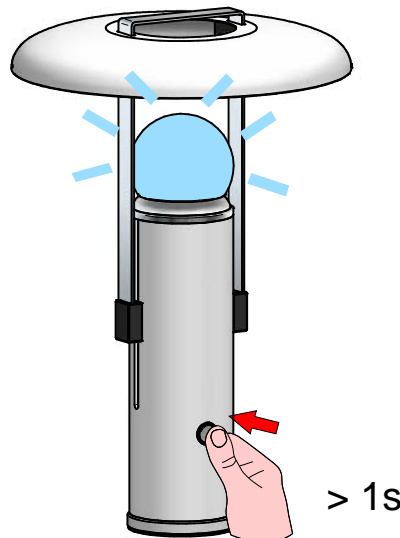

HOLD
TENERE PREMUTO