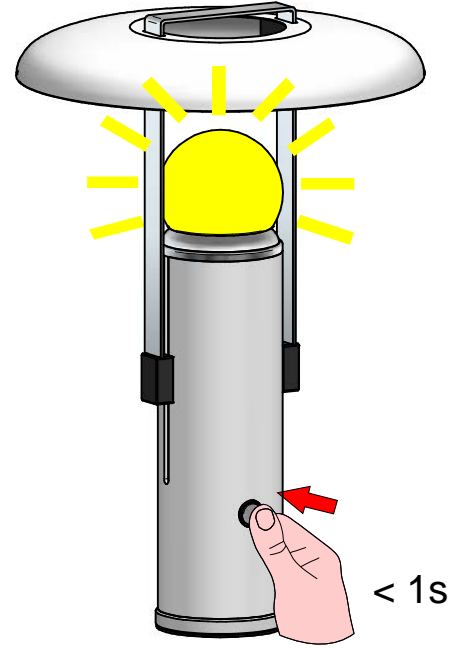

25% = 20h

50% = 10h

100% = 6h

1700K => 4000K => 1700K

HOLD
TENERE PREMUTO

HOLD
TENERE PREMUTO

HOLD
TENERE PREMUTO