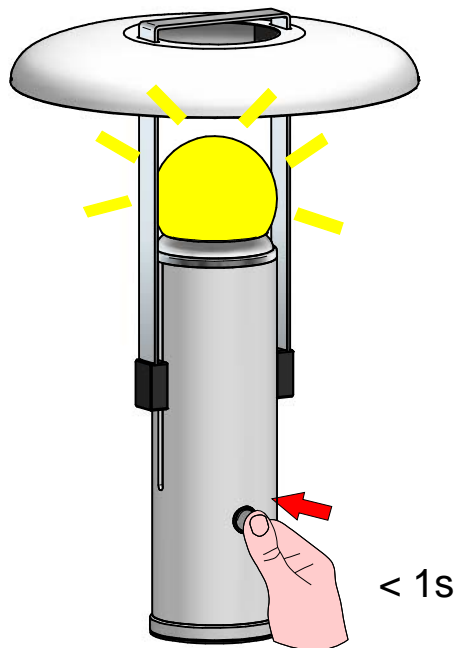

25% = 20h

50% = 10h

100% = 6h

1700K => 4000K => 1700K

HOLD
TENERE PREMUTO

HOLD
TENERE PREMUTO

HOLD
TENERE PREMUTO