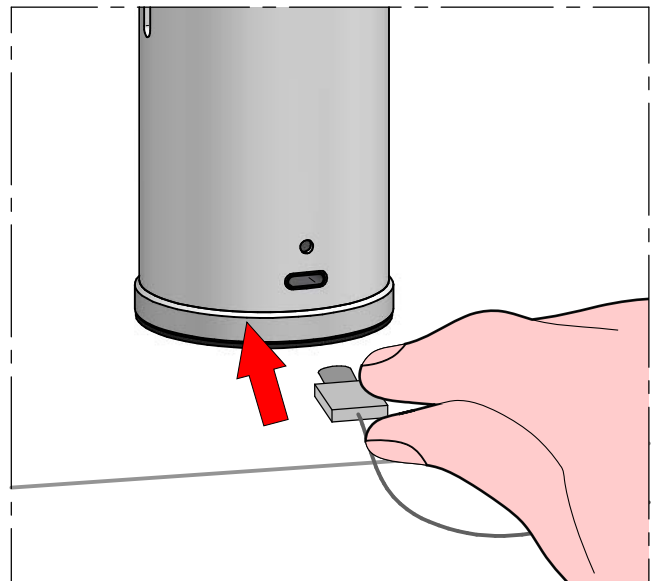

1

30min

2

3

0% => USB => 100% = 3,5h

1

2

INCLUDED
INLCUSO