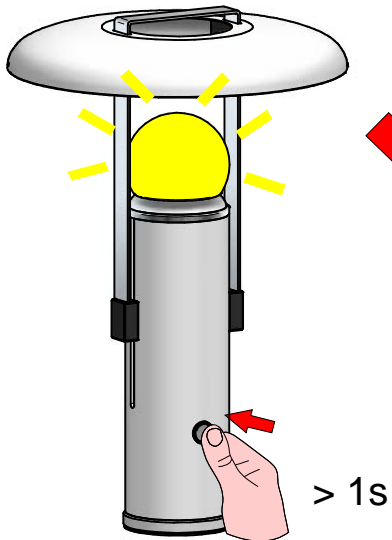

1700K => 4000K => 1700K

HOLD
TENERE PREMUTO