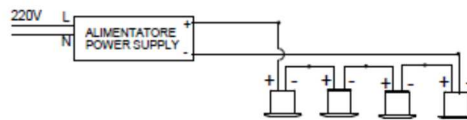

## AKI

Il prodotto AKI 6.7W va alimentato a corrente costante **700mA**. Collegamento in serie, cavo rosso positivo e cavo nero negativo.

*The product AKI 6.7W must be powered with a constant current at **700mA**. Connect in series, the red wire is positive and the black wire is negative.*