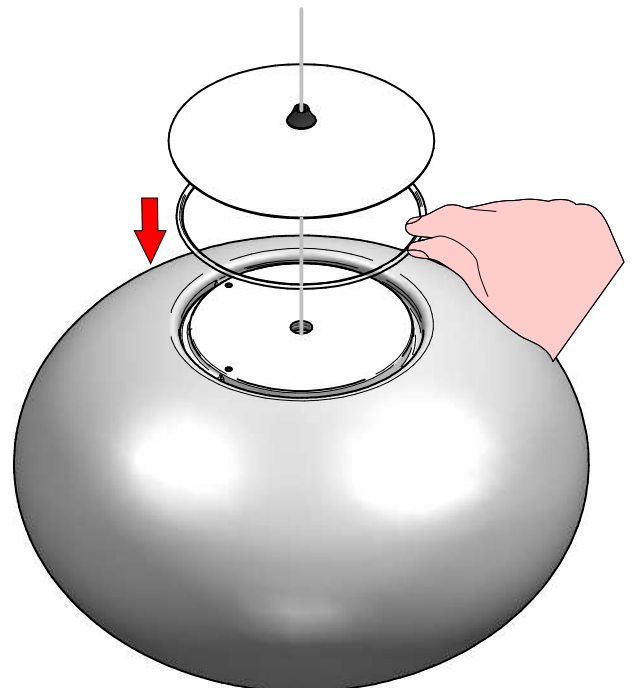

Ø380mm

Ø550mm

Ø750mm

OH!  
SMASH

30 W Energy Saver  
Led lamp

14 W Low Consumption

46 W Energy Saver  
Led lamp

20 W Low Consumption