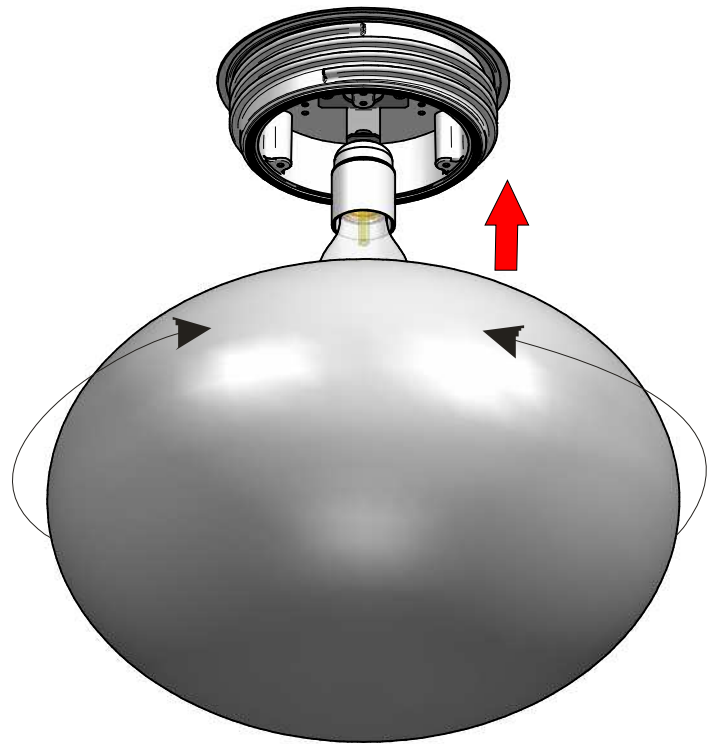

5

IP65

6

7

8

9

10

11

Ø380mm

Ø550mm

Ø750mm

OH!  
SMASH

30 W Energy Saver  
Led lamp

14 W Low Consumption

46 W Energy Saver  
Led lamp

20 W Low Consumption