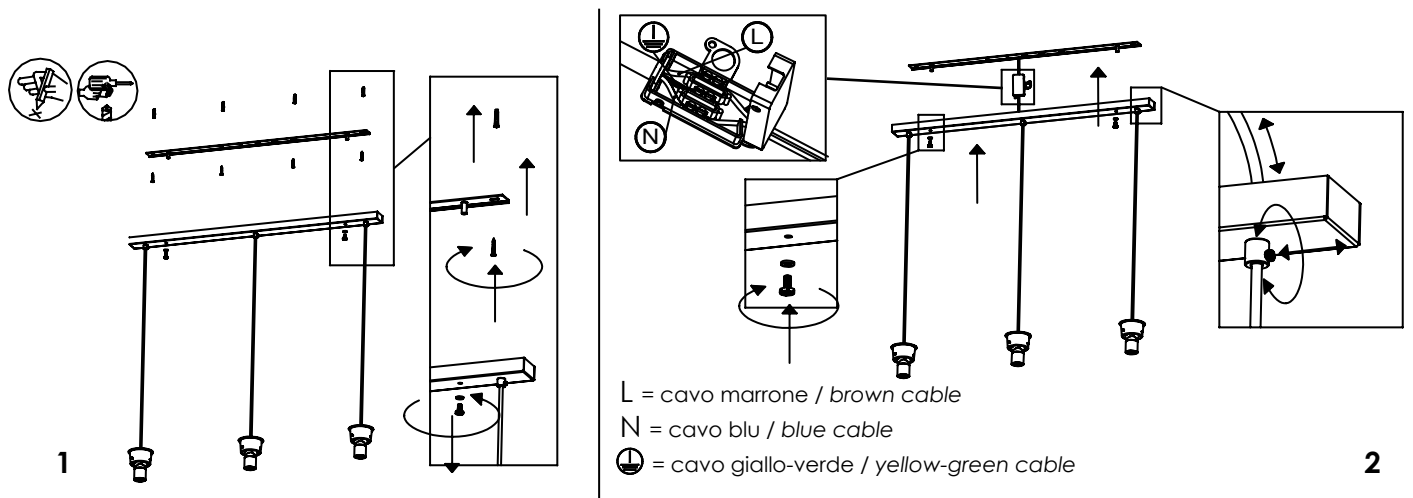

NON INCLUSO /
NOT INCLUDED

ROSONE PER SOSPENSIONE 3 O 5 LUCI / CANOPY FOR HANGING LAMP 3 OR 5 LIGHTS

LGR0043; LGR0053

LGR0045; LGR0055

NON PRODOTTO IN ITALIA IMPORTATO DA / NOT PRODUCED IN ITALY IMPORTED BY
Zafferano srl - Viale dell'Industria, 26 - 31055 Quinto di Treviso, Italy
www.zafferanoitalia.com

ROSONE PER SOSPENSIONE 3 O 5 LUCI / CANOPY FOR HANGING LAMP 3 OR 5 LIGHTS

LGR0023; LGR0033

LGR0025; LGR0035

2

L = cavo marrone / brown cable

N = cavo blu / blue cable

⊕ = cavo giallo-verde / yellow-green cable