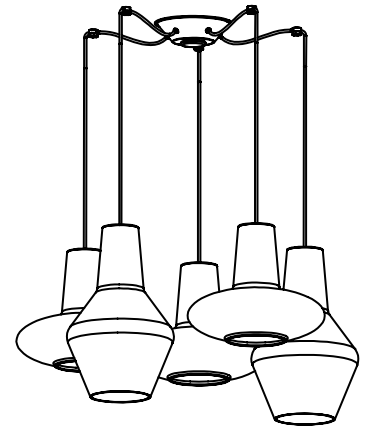

NON INCLUSO /
 NOT INCLUDED

ROSONE PER SOSPENSIONE 2, 3, 5 O 8 LUCI / CANOPY FOR HANGING LAMP 2, 3, 5 OR 8 LIGHTS

∅ 18 cm
∅ 7.1 in

5 cm
1.9 in

(...)

LGR0004; LGR0014

LGR0003; LGR0013

LGR0005; LGR0015

LGR0008; LGR0018

1

2

L = cavo marrone /
brown cable
N = cavo blu /
blue cable
⊕ = cavo giallo-verde /
yellow-green cable

3

4

NON PRODOTTO IN ITALIA IMPORTATO DA / NOT PRODUCED IN ITALY IMPORTED BY
Zafferano srl - Viale dell'Industria, 26 - 31055 Quinto di Treviso, Italy
www.zafferanoitalia.com

NON INCLUSO /
NOT INCLUDED

ROSONE PER SOSPENSIONE 3 O 5 LUCI / CANOPY FOR HANGING LAMP 3 OR 5 LIGHTS

LGR0043; LGR0053

LGR0045; LGR0055

NON PRODOTTO IN ITALIA IMPORTATO DA / NOT PRODUCED IN ITALY IMPORTED BY
Zafferano srl - Viale dell'Industria, 26 - 31055 Quinto di Treviso, Italy
www.zafferanoitalia.com

ROSONE PER SOSPENSIONE 3 O 5 LUCI / CANOPY FOR HANGING LAMP 3 OR 5 LIGHTS

LGR0023; LGR0033

LGR0025; LGR0035

2

L = cavo marrone / brown cable

N = cavo blu / blue cable

⊕ = cavo giallo-verde / yellow-green cable