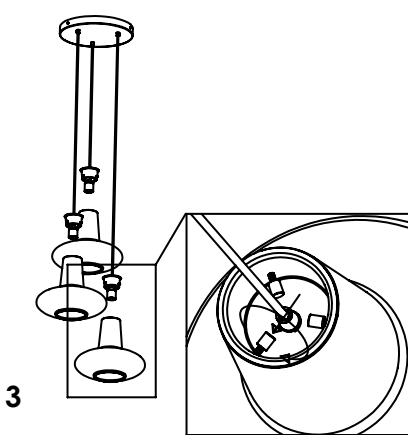

ROSONE PER SOSPENSIONE 3 O 5 LUCI / CANOPY FOR HANGING LAMP 3 OR 5 LIGHTS

LGR0023; LGR0033

LGR0025; LGR0035

2

L = cavo marrone / brown cable

N = cavo blu / blue cable

⊕ = cavo giallo-verde / yellow-green cable