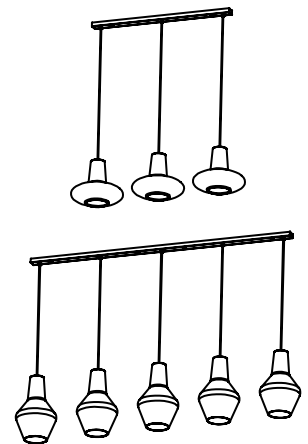

NON INCLUSO /
 NOT INCLUDED

ROSONE PER SOSPENSIONE 2, 3, 5 O 8 LUCI / CANOPY FOR HANGING LAMP 2, 3, 5 OR 8 LIGHTS

∅ 18 cm
∅ 7.1 in

5 cm
1.9 in

(...)

LGR0004; LGR0014

LGR0003; LGR0013

LGR0005; LGR0015

LGR0008; LGR0018

1

2

L = cavo marrone /
brown cable
N = cavo blu /
blue cable
⊕ = cavo giallo-verde /
yellow-green cable

3

4

NON PRODOTTO IN ITALIA IMPORTATO DA / NOT PRODUCED IN ITALY IMPORTED BY
Zafferano srl - Viale dell'Industria, 26 - 31055 Quinto di Treviso, Italy
www.zafferanoitalia.com

NON INCLUSO /
NOT INCLUDED

ROSONE PER SOSPENSIONE 3 O 5 LUCI / CANOPY FOR HANGING LAMP 3 OR 5 LIGHTS

LGR0043; LGR0053

LGR0045; LGR0055

NON PRODOTTO IN ITALIA IMPORTATO DA / NOT PRODUCED IN ITALY IMPORTED BY
Zafferano srl - Viale dell'Industria, 26 - 31055 Quinto di Treviso, Italy
www.zafferanoitalia.com

ROSONE PER SOSPENSIONE 3 O 5 LUCI / CANOPY FOR HANGING LAMP 3 OR 5 LIGHTS

LGR0023; LGR0033

LGR0025; LGR0035

2

L = cavo marrone / brown cable

N = cavo blu / blue cable

⊕ = cavo giallo-verde / yellow-green cable