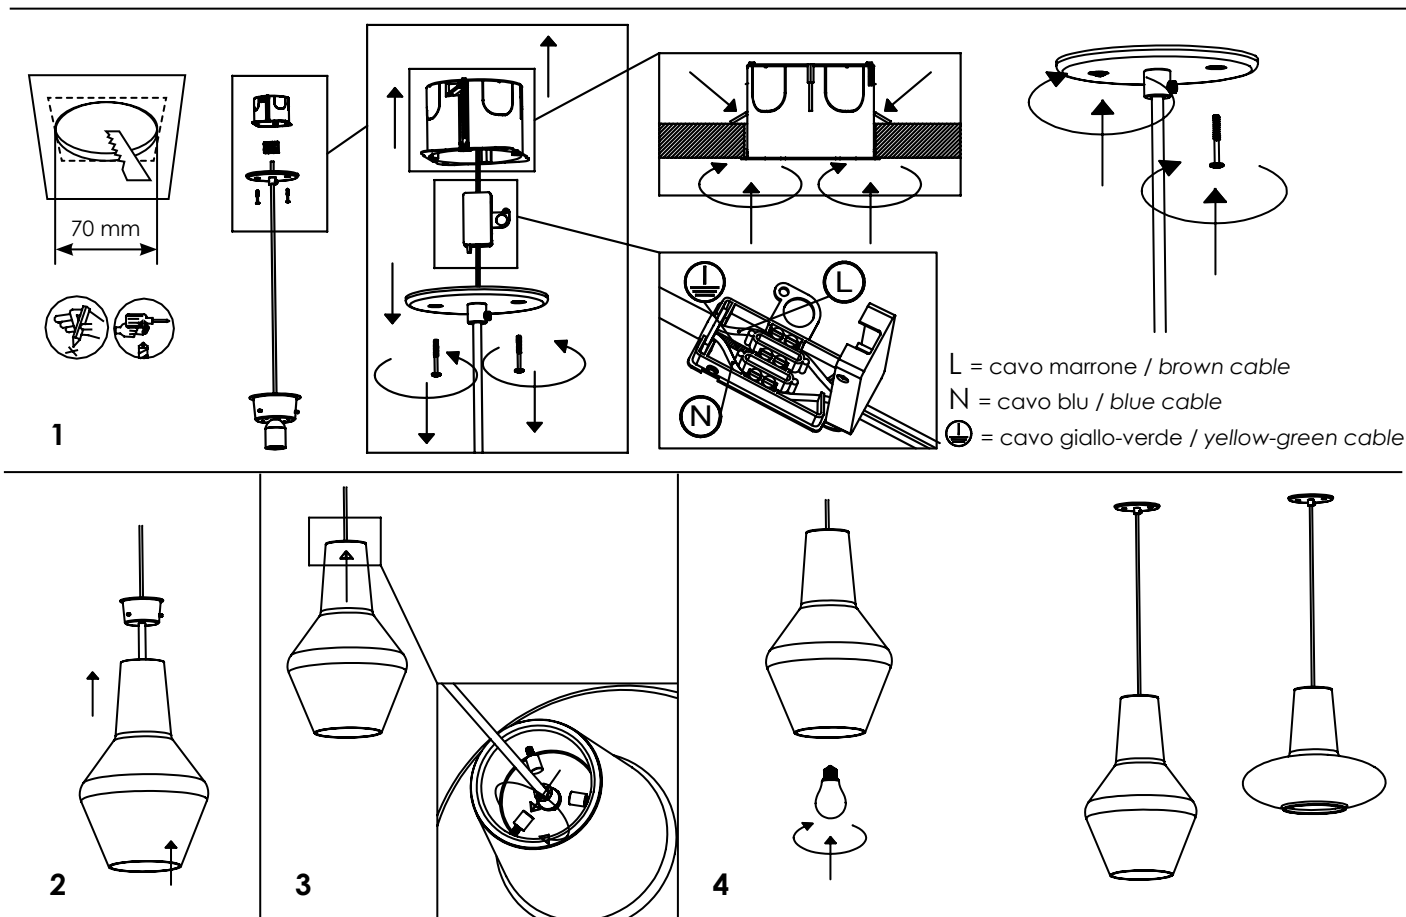

E27 220-240V IP20

DIMENSIONS	CODE	LAMP CONNECTION	WATT MAX
Ø 25 - h max 130 cm / Ø 9.8 - h max 51.2 in	LRM01	E27	1 x 70W HS
Ø 32 - h max 130 cm / Ø 12.6 - h max 51.2 in	LGL01	E27	1 x 70W HS
Ø 25 - h max 300 cm / Ø 9.8 - h max 118.1 in	LRM11	E27	1 x 70W HS
Ø 32 - h max 300 cm / Ø 12.6 - h max 118.1 in	LGL11	E27	1 x 70W HS
Ø 25 - h max 500 cm / Ø 9.8 - h max 196.8 in	LRM21	E27	1 x 70W HS
Ø 32 - h max 500 cm / Ø 12.6 - h max 196.8 in	LGL21	E27	1 x 70W HS

 NON INCLUSO /
NOT INCLUDED

ROSONE PER SOSPENSIONE 1 LUCE / CANOPY FOR HANGING LAMP 1 LIGHT

LGR0001; LGR0002

LGR0006; LGR0016

NON PRODOTTO IN ITALIA IMPORTATO DA / NOT PRODUCED IN ITALY IMPORTED BY
Zafferano srl - Viale dell'Industria, 26 - 31055 Quinto di Treviso, Italy
www.zafferanoitalia.com

ROSONE A INCASSO PER SOSPENSIONE 1 LUCE - INSTALLAZIONE SU CARTONGESSO /
 RECESSED CANOPY FOR HANGING LAMP 1 LIGHT - INSTALLATION ON PLASTERBOARD

LGR0011; LGR0012

NON PRODOTTO IN ITALIA IMPORTATO DA / NOT PRODUCED IN ITALY IMPORTED BY
Zafferano srl - Viale dell'Industria, 26 - 31055 Quinto di Treviso, Italy
www.zafferanoitalia.com

NON INCLUSO /
 NOT INCLUDED

ROSONE PER SOSPENSIONE 2, 3, 5 O 8 LUCI / CANOPY FOR HANGING LAMP 2, 3, 5 OR 8 LIGHTS

∅ 18 cm
∅ 7.1 in

5 cm
1.9 in

(...)

LGR0004; LGR0014

LGR0003; LGR0013

LGR0005; LGR0015