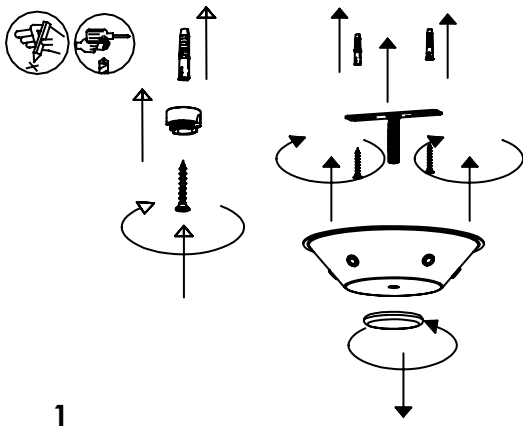

NON INCLUSO /
 NOT INCLUDED

ROSONE PER SOSPENSIONE 2, 3, 5 O 8 LUCI / CANOPY FOR HANGING LAMP 2, 3, 5 OR 8 LIGHTS

∅ 18 cm
∅ 7.1 in

5 cm
1.9 in

(...)

LGR0004; LGR0014

LGR0003; LGR0013

LGR0005; LGR0015

LGR0008; LGR0018

1

2

L = cavo marrone /
brown cable
N = cavo blu /
blue cable
⊕ = cavo giallo-verde /
yellow-green cable

3

4

NON PRODOTTO IN ITALIA IMPORTATO DA / NOT PRODUCED IN ITALY IMPORTED BY
Zafferano srl - Viale dell'Industria, 26 - 31055 Quinto di Treviso, Italy
www.zafferanoitalia.com