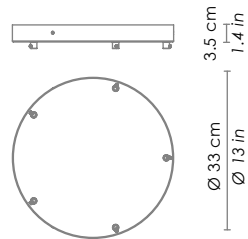

LGR0025; LGR0035