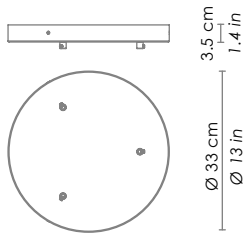

ROSONE PER SOSPENSIONE 3 O 5 LUCI / CANOPY FOR HANGING LAMP 3 OR 5 LIGHTS

LGR0023; LGR0033