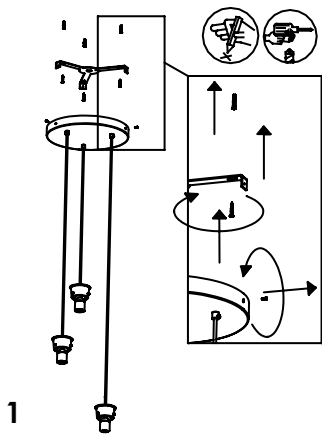

NON INCLUSO /
NOT INCLUDED

ROSONE PER SOSPENSIONE 3 O 5 LUCI / CANOPY FOR HANGING LAMP 3 OR 5 LIGHTS

LGR0043; LGR0053

LGR0045; LGR0055

NON PRODOTTO IN ITALIA IMPORTATO DA / NOT PRODUCED IN ITALY IMPORTED BY
Zafferano srl - Viale dell'Industria, 26 - 31055 Quinto di Treviso, Italy
www.zafferanoitalia.com

ROSONE PER SOSPENSIONE 3 O 5 LUCI / CANOPY FOR HANGING LAMP 3 OR 5 LIGHTS

LGR0023; LGR0033

LGR0025; LGR0035

2

L = cavo marrone / brown cable

N = cavo blu / blue cable

⊕ = cavo giallo-verde / yellow-green cable