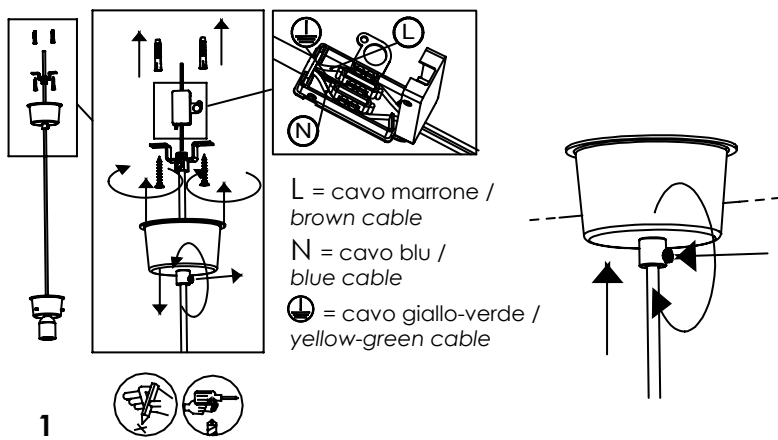

E27 220-240V IP20

DIMENSIONS	CODE	LAMP CONNECTION	WATT MAX
Ø 25 - h max 130 cm / Ø 9.8 - h max 51.2 in	LRM01	E27	1 x 70W HS
Ø 32 - h max 130 cm / Ø 12.6 - h max 51.2 in	LGL01	E27	1 x 70W HS
Ø 25 - h max 300 cm / Ø 9.8 - h max 118.1 in	LRM11	E27	1 x 70W HS
Ø 32 - h max 300 cm / Ø 12.6 - h max 118.1 in	LGL11	E27	1 x 70W HS
Ø 25 - h max 500 cm / Ø 9.8 - h max 196.8 in	LRM21	E27	1 x 70W HS
Ø 32 - h max 500 cm / Ø 12.6 - h max 196.8 in	LGL21	E27	1 x 70W HS

 NON INCLUSO /
NOT INCLUDED

ROSONE PER SOSPENSIONE 1 LUCE / CANOPY FOR HANGING LAMP 1 LIGHT

LGR0001; LGR0002

LGR0006; LGR0016

NON PRODOTTO IN ITALIA IMPORTATO DA / NOT PRODUCED IN ITALY IMPORTED BY
Zafferano srl - Viale dell'Industria, 26 - 31055 Quinto di Treviso, Italy
www.zafferanoitalia.com