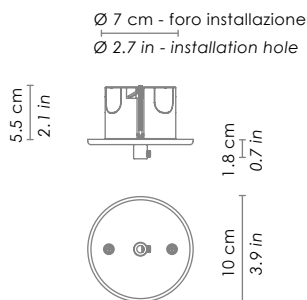

ROSONE A INCASSO PER SOSPENSIONE 1 LUCE - INSTALLAZIONE SU CARTONGESSO /
RECESSED CANOPY FOR HANGING LAMP 1 LIGHT - INSTALLATION ON PLASTERBOARD

LGR0011; LGR0012