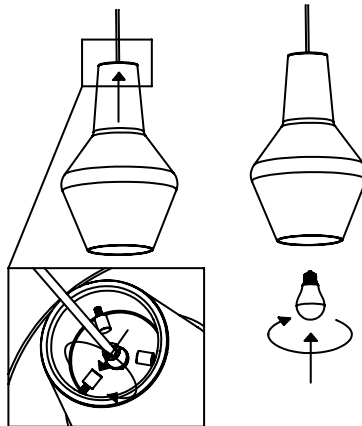

NON INCLUSO /
 NOT INCLUDED

ROSONE PER SOSPENSIONE 2, 3, 5 O 8 LUCI / CANOPY FOR HANGING LAMP 2, 3, 5 OR 8 LIGHTS

∅ 18 cm
∅ 7.1 in

5 cm
1.9 in

(...)

LGR0004; LGR0014

LGR0003; LGR0013

LGR0005; LGR0015

LGR0008; LGR0018

1

2

L = cavo marrone /
brown cable
N = cavo blu /
blue cable
⊕ = cavo giallo-verde /
yellow-green cable

3

4

NON PRODOTTO IN ITALIA IMPORTATO DA / NOT PRODUCED IN ITALY IMPORTED BY
Zafferano srl - Viale dell'Industria, 26 - 31055 Quinto di Treviso, Italy
www.zafferanoitalia.com