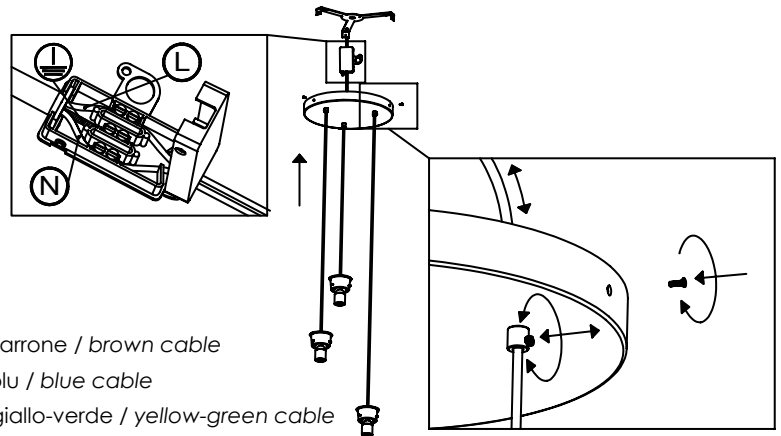

NON INCLUSO /
NOT INCLUDED

ROSONE PER SOSPENSIONE 3 O 5 LUCI / CANOPY FOR HANGING LAMP 3 OR 5 LIGHTS

LGR0043; LGR0053

LGR0045; LGR0055

NON PRODOTTO IN ITALIA IMPORTATO DA / NOT PRODUCED IN ITALY IMPORTED BY
Zafferano srl - Viale dell'Industria, 26 - 31055 Quinto di Treviso, Italy
www.zafferanoitalia.com

ROSONE PER SOSPENSIONE 3 O 5 LUCI / CANOPY FOR HANGING LAMP 3 OR 5 LIGHTS

LGR0023; LGR0033

LGR0025; LGR0035

2

L = cavo marrone / brown cable

N = cavo blu / blue cable

⊕ = cavo giallo-verde / yellow-green cable