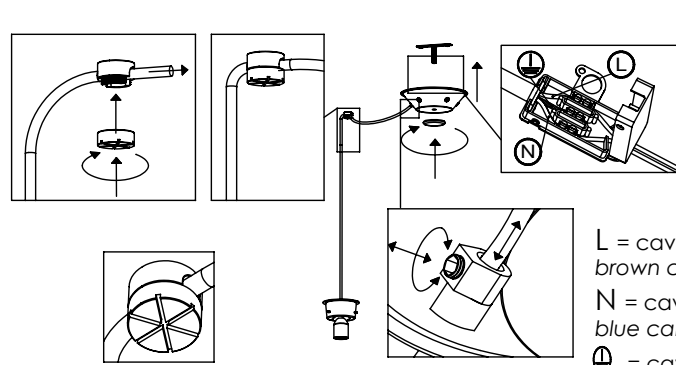

NON INCLUSO /
 NOT INCLUDED

ROSONE PER SOSPENSIONE 2, 3, 5 O 8 LUCI / CANOPY FOR HANGING LAMP 2, 3, 5 OR 8 LIGHTS

∅ 18 cm
∅ 7.1 in

5 cm
1.9 in

(...)

LGR0004; LGR0014

LGR0003; LGR0013

LGR0005; LGR0015

LGR0008; LGR0018

1

2

L = cavo marrone /
brown cable
N = cavo blu /
blue cable
⊕ = cavo giallo-verde /
yellow-green cable

3

4

NON PRODOTTO IN ITALIA IMPORTATO DA / NOT PRODUCED IN ITALY IMPORTED BY
Zafferano srl - Viale dell'Industria, 26 - 31055 Quinto di Treviso, Italy
www.zafferanoitalia.com