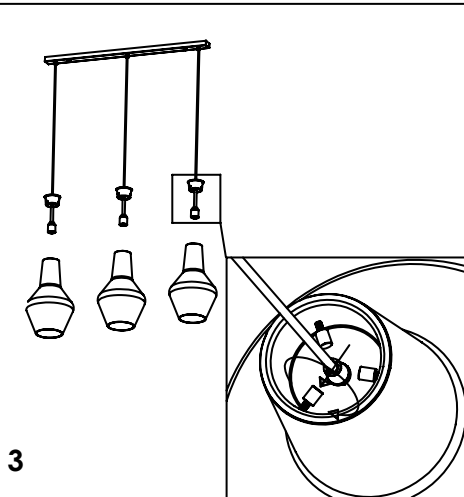

NON INCLUSO /
NOT INCLUDED

ROSONE PER SOSPENSIONE 3 O 5 LUCI / CANOPY FOR HANGING LAMP 3 OR 5 LIGHTS

LGR0043; LGR0053

LGR0045; LGR0055

NON PRODOTTO IN ITALIA IMPORTATO DA / NOT PRODUCED IN ITALY IMPORTED BY
Zafferano srl - Viale dell'Industria, 26 - 31055 Quinto di Treviso, Italy
www.zafferanoitalia.com

ROSONE PER SOSPENSIONE 3 O 5 LUCI / CANOPY FOR HANGING LAMP 3 OR 5 LIGHTS

LGR0023; LGR0033

LGR0025; LGR0035

2

L = cavo marrone / brown cable

N = cavo blu / blue cable

⊕ = cavo giallo-verde / yellow-green cable