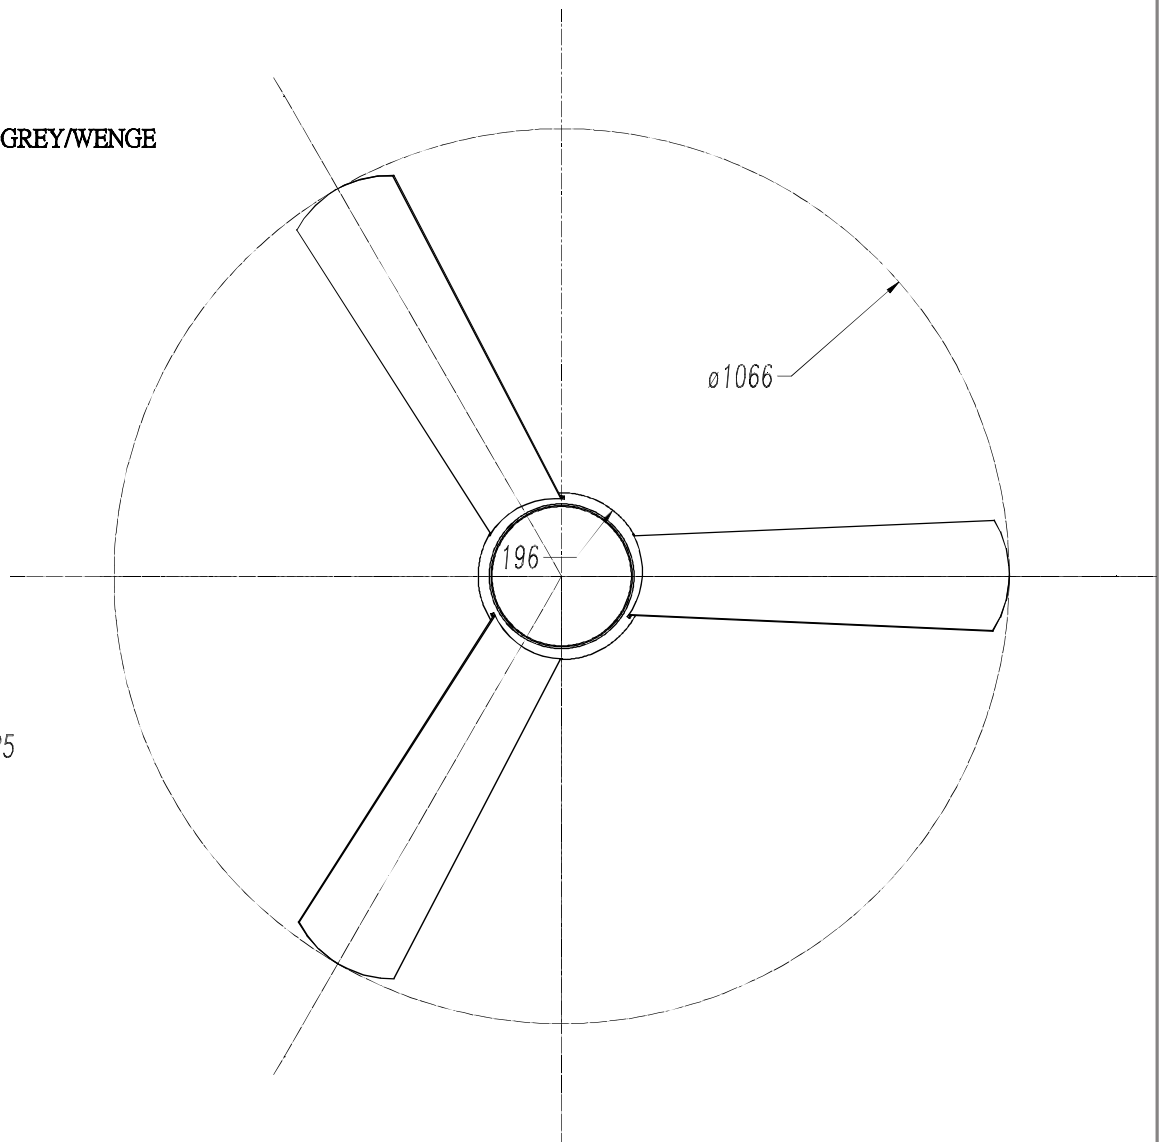

### 71-1843-CF-CF

Down rod, 304 mm., Bright white

Structure material: Steel  
Net Weight (Kg): 0.230

### 71-1844-CF-CF

Down rod, 460 mm., Bright white

Structure material: Steel  
Net Weight (Kg): 0.355

PLYWOOD/ WHITE/GREY& GREY/WENGE

LED S-C4

30-4863-CF-CF

30-4863-81-81

30-4866-CF-CF

**8**

9

10

11

12

13

14

15