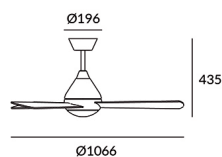

Finish

BRIGHT WHITE

White

Textured grey

Material

Steel

Plywood

IP20

1

TECHNICAL CHARACTERISTICS

GEAR

Voltage / Frequency:
110-240VAC/50-60Hz

Luminaire

Warranty: 5 Years

Logistics

EAN Code: 8435381425357
Net Weight (Kg): 5.320
Weight in Kg (packaged): 6.275
Packing: 645 x 235 x 260
Masterbox: 1