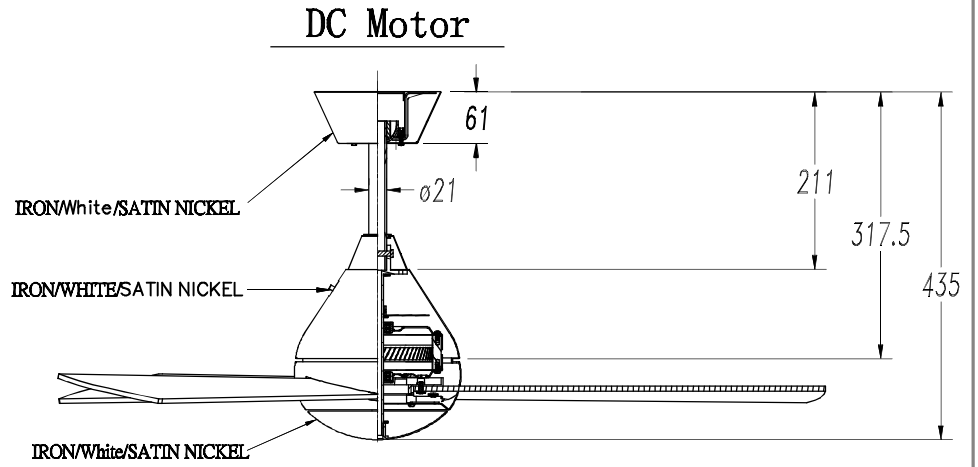

1

**TECHNICAL CHARACTERISTICS****GEAR**

Voltage / Frequency:  
110-240VAC/50-60Hz

**Luminaire**

Warranty: 5 Years

**Logistics**

EAN Code: 8435381425357  
Net Weight (Kg): 5.320  
Weight in Kg (packaged): 6.275  
Packing: 645 x 235 x 260  
Masterbox: 1

### 71-1843-CF-CF

Down rod, 304 mm., Bright white

Structure material: Steel  
Net Weight (Kg): 0.230

### 71-1844-CF-CF

Down rod, 460 mm., Bright white

Structure material: Steel  
Net Weight (Kg): 0.355

PLYWOOD/ WHITE/GREY& GREY/WENGE

LED S-C4

30-4863-CF-CF

30-4863-81-81

30-4866-CF-CF