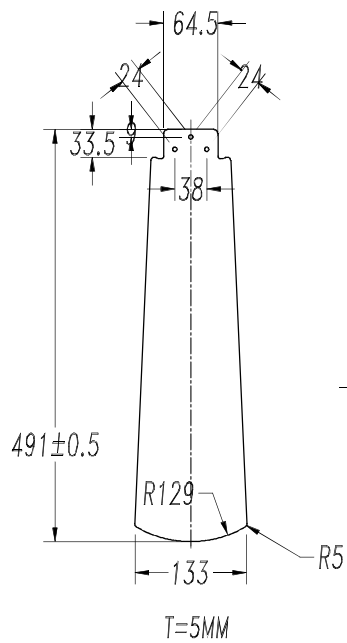

1

**TECHNICAL CHARACTERISTICS****GEAR**

Voltage / Frequency:  
110-240VAC/50-60Hz

**Luminaire**

Warranty: 5 Years

**Logistics**

EAN Code: 8435381425357  
Net Weight (Kg): 5.320  
Weight in Kg (packaged): 6.275  
Packing: 645 x 235 x 260  
Masterbox: 1

### 71-1843-CF-CF

Down rod, 304 mm., Bright white

Structure material: Steel  
Net Weight (Kg): 0.230

### 71-1844-CF-CF

Down rod, 460 mm., Bright white

Structure material: Steel  
Net Weight (Kg): 0.355

PLYWOOD/ WHITE/GREY& GREY/WENGE

LED S-C4

30-4863-CF-CF

30-4863-81-81

30-4866-CF-CF

**8**

9

10

11

12

13

14

15