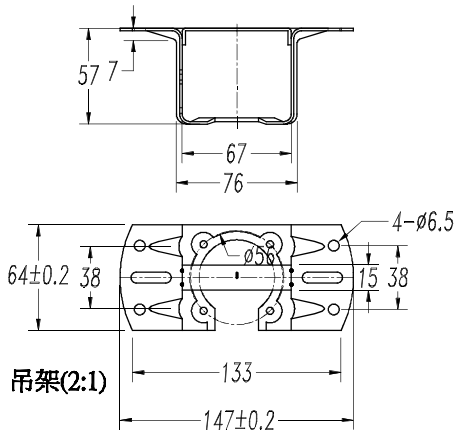

1

**TECHNICAL CHARACTERISTICS****GEAR**

Voltage / Frequency:  
110-240VAC/50-60Hz

**Luminaire**

Warranty: 5 Years

**Logistics**

EAN Code: 8435381425357  
Net Weight (Kg): 5.320  
Weight in Kg (packaged): 6.275  
Packing: 645 x 235 x 260  
Masterbox: 1

### 71-1843-CF-CF

Down rod, 304 mm., Bright white

Structure material: Steel  
Net Weight (Kg): 0.230

### 71-1844-CF-CF

Down rod, 460 mm., Bright white

Structure material: Steel  
Net Weight (Kg): 0.355

PLYWOOD/ WHITE/GREY& GREY/WENGE

LED S-C4

30-4863-CF-CF

30-4863-81-81

30-4866-CF-CF