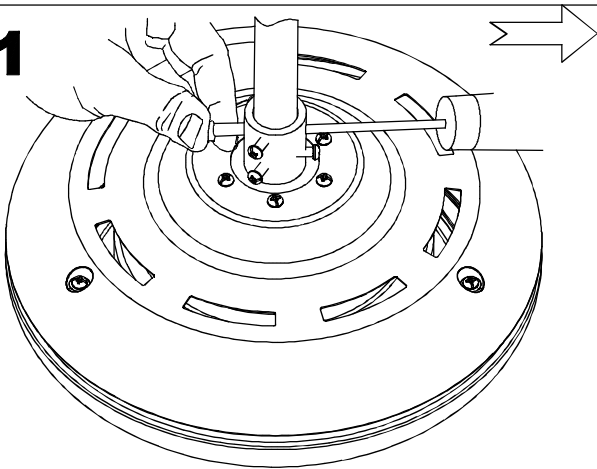

### 71-1844-CF-CF

Down rod, 460 mm., Bright white

Structure material: Steel  
Net Weight (Kg): 0.355

PLYWOOD/ WHITE/GREY& GREY/WENGE

LED S-C4

30-4863-CF-CF

30-4863-81-81

30-4866-CF-CF

**8**

9

10

11

12

13

14

15