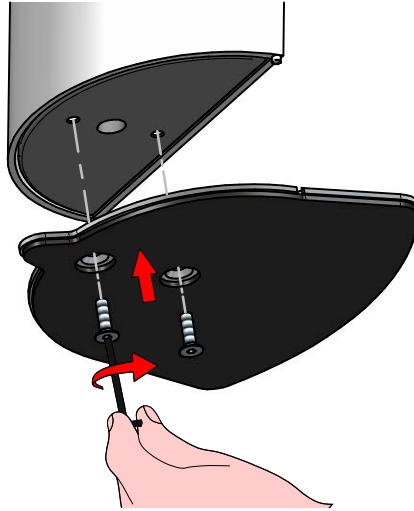

-  8971
-  8972
-  8973

Classic A Mirror

LED Bulb
7 W 650 lm
2700 K CRI \geq 80
INCLUDED

1

2

3

4

5