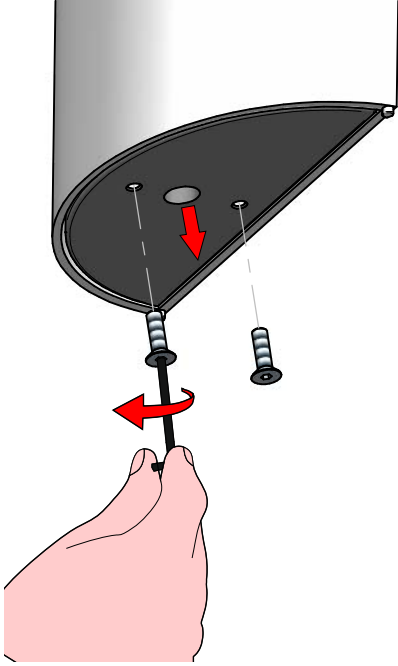

-  8971
-  8972
-  8973

Classic A Mirror

LED Bulb
7 W 650 lm
2700 K CRI \geq 80
INCLUDED

1

2

3

4

5