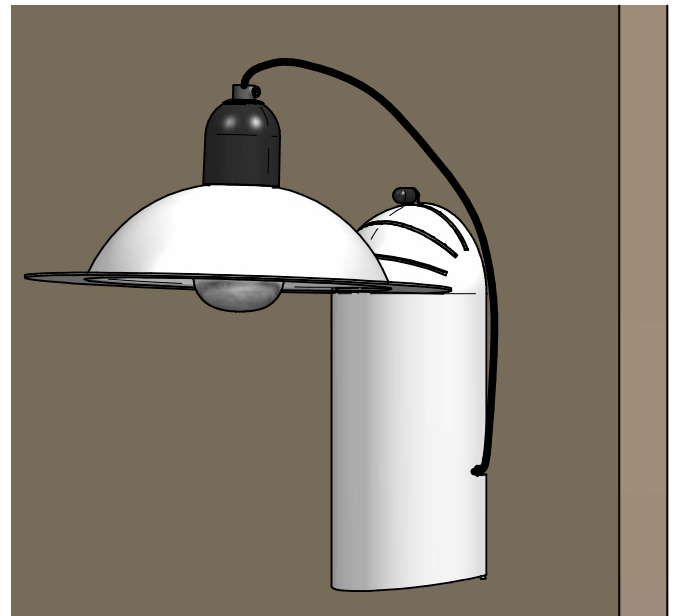

-  8971
-  8972
-  8973

Classic A Mirror

LED Bulb
7 W 650 lm
2700 K CRI \geq 80
INCLUDED

1

2

3

4

5